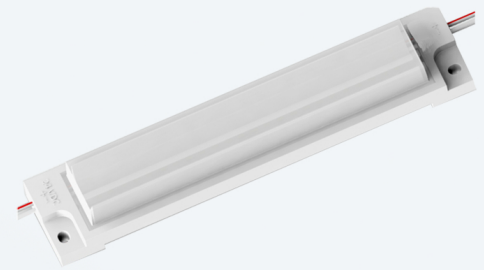

# LS-MB-1000-CW

7.2 WATTS, 24VOLTS DC

UL Number: E325964

LuSol  
LIGHTING

## Features

- 24VDC, 7.2 Watts per module
- 108 Lumens per watt, 780 lumens per module
- IP67 Rating
- 10° x 60° Beam Angle
- 20 Modules per box, 1 modules per foot @ 20' length

## Product Description

The LS-MB-1000-CW LED module has excellent optical design for light boxes. Powered by Philips Lumileds LED chips for uniform light and longevity.