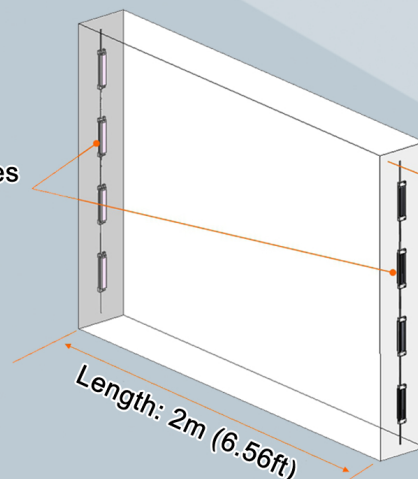

## Dimensions

(Millimeters)

## Installation

Connect to Class 2 UL Listed Power Supply via positive and negative leads. Double side tape can be used to secure modules, but secondary fasteners recommended (Screw-hole and Silicone)

*\*For Reference only, recommended to test with face material to insure even illumination.*

Best for thin and small boxes

Minimum depth: 203mm (8.00")